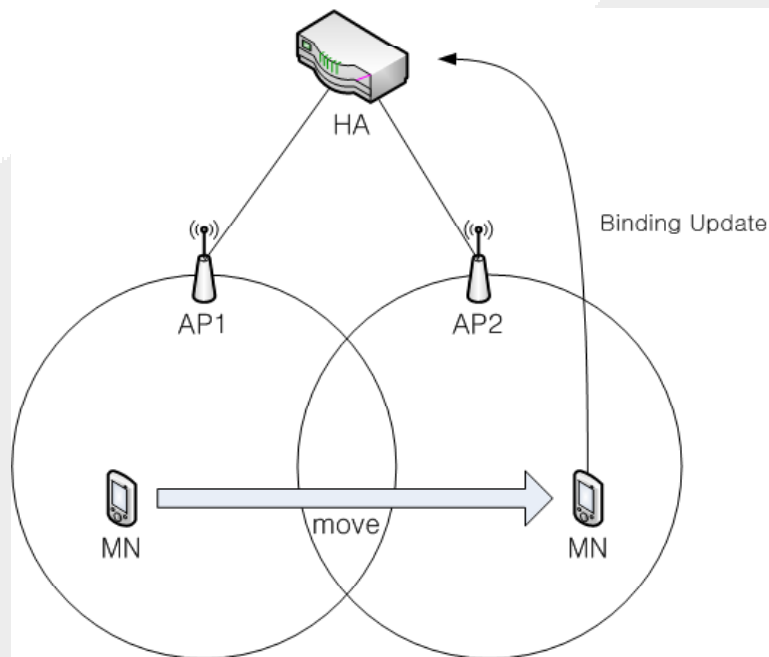

[Kyungpook National University \(KNU\)](#)

[CPL@KOREN: CPL over KOREN](mailto:CPL@KOREN)

Current Research Areas

- IP Mobility
 - Mobile IP, Proxy Mobile IP
 - Mobile SCTP
 - Mobile SIP
- Future Internet
 - Mobility Optimization for Future Internet
 - MOFI: Mobile Optimized Future Internet
- Mobile Multicast for IPTV
 - Multicasting in Wireless Communication Networks
 - Mobile Multicasting

IP Mobility

- Handover

IP Mobility

- Mobile IP & Proxy Mobile IP

IP Mobility

- PMIPv6 with Bicasting for Seamless Handover

IP Mobility

- PMIPv6 with Bicasting for Seamless Handover

<Sequence No.>

<Throughput>

IP Mobility

- MIPv4 with Binding Query: QMIPv4

IP Mobility

- PMIPv6 with Binding Query: Q-PMIPv6

Mobile Multicasting

- Mobile Multicasting for mobile IPTV
 - Survey on Mobile Multicast Research Works
 - PMIP-based Mobile Multicasting for Real-time IPTV
 - Fast Handover in Mobile Multicasting