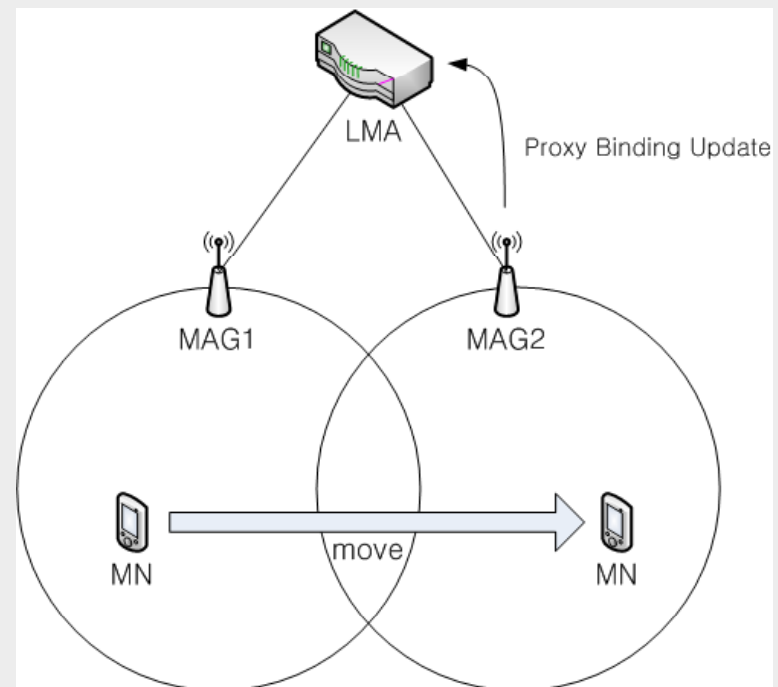

[Kyungpook National University \(KNU\)](#)

[CPL@KOREN: CPL over KOREN](mailto:CPL@KOREN)

Current Research Areas

- IP Mobility
 - Mobile IP, Proxy Mobile IP
 - Mobile SCTP
 - Mobile SIP
- Future Internet
 - Mobility Optimization for Future Internet
 - MOFI: Mobile Optimized Future Internet
- Mobile Multicast for IPTV
 - Multicasting in Wireless Communication Networks
 - Mobile Multicasting

IP Mobility

- Handover

IP Mobility

- Mobile IP & Proxy Mobile IP

IP Mobility

- PMIPv6 with Bicasting for Seamless Handover

IP Mobility

- PMIPv6 with Bicasting for Seamless Handover

<Sequence No.>

<Throughput>

IP Mobility

- MIPv4 with Binding Query: QMIPv4

IP Mobility

- PMIPv6 with Binding Query: Q-PMIPv6

Mobile Multicasting

- Mobile Multicasting for mobile IPTV
 - Survey on Mobile Multicast Research Works
 - PMIP-based Mobile Multicasting for Real-time IPTV
 - Fast Handover in Mobile Multicasting