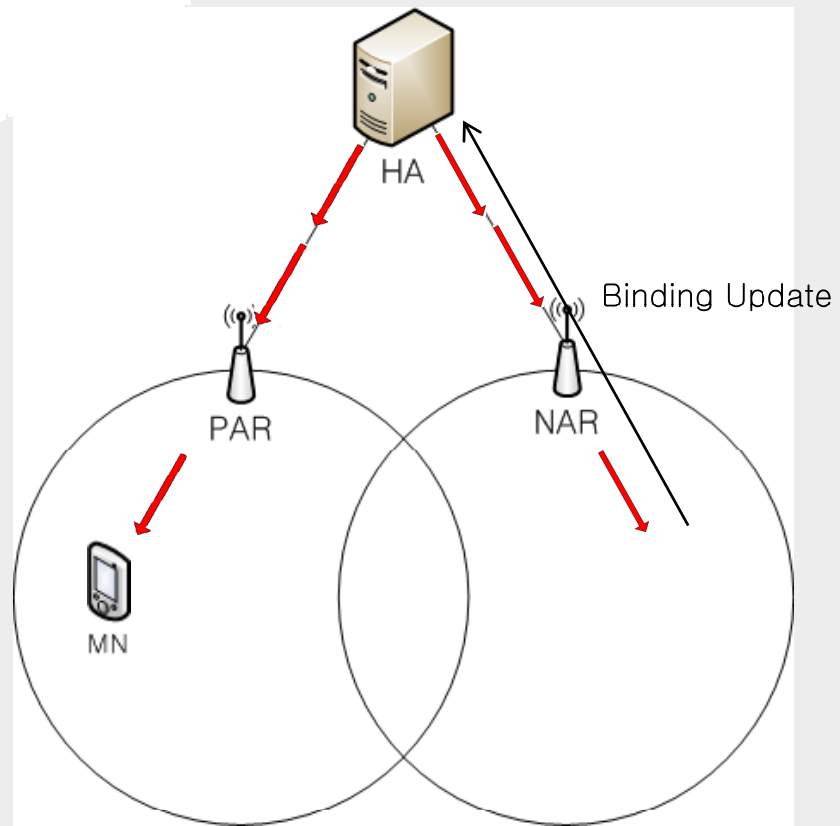

[Kyungpook National University \(KNU\)](#)

[CPL@KOREN: CPL over KOREN](mailto:CPL@KOREN)

Current Research Areas

- IP Mobility
 - Mobile IP, Proxy Mobile IP
 - Mobile SCTP
 - Mobile SIP
- Future Internet
 - Mobility Optimization for Future Internet
 - MOFI: Mobile Optimized Future Internet
- Mobile Multicast for IPTV
 - Multicasting in Wireless Communication Networks
 - Mobile Multicasting

IP Mobility

- Handover

IP Mobility

- Mobile IP & Proxy Mobile IP

IP Mobility

- PMIPv6 with Bicasting for Seamless Handover

IP Mobility

- PMIPv6 with Bicasting for Seamless Handover

<Sequence No.>

<Throughput>

IP Mobility

- MIPv4 with Binding Query: QMIPv4

IP Mobility

- PMIPv6 with Binding Query: Q-PMIPv6

Mobile Multicasting

- Mobile Multicasting for mobile IPTV
 - Survey on Mobile Multicast Research Works
 - PMIP-based Mobile Multicasting for Real-time IPTV
 - Fast Handover in Mobile Multicasting